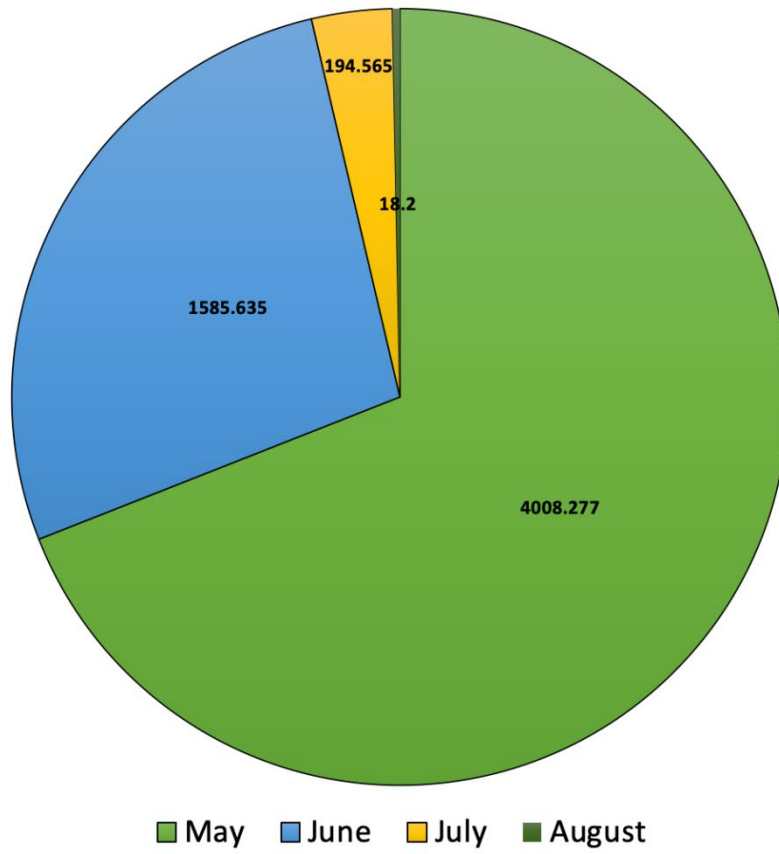

GREATER MONCTON PEST CONTROL COMMISSIONS

LARVICIDE USAGE 2020

TOTAL AMOUNT OF LARVICIDE APPLIED IN EACH QUADRANT 2020

*Please note there is a total of 132 quadrants, however not all appear in the data below as the those quadrants did not receive any larvicide application or had water/larva present. All quadrants were monitored this season.

TOTAL LARVICIDE APPLIED IN MARSHEs 2020

Total Larvicide Applied (Kg) in the Marshes 2020

Chart 7

Moncton Dieppe Riverview Coverdale Parish Moncton Parish

TOTAL LARVICIDE APPLIED AT ALL LOCATIONS 2020

Total Larvicide used per Month (Kg) 2020

LARVICIDE USAGE 2014 vs. 2020

LARVICIDE USAGE	
YEAR	TOTAL AMOUNT (Kg)
2014	13101
2015	10565
2016	17797
2017	11254
2018	20022
2019	15404
2020	5806.67

TOTAL AMOUNT (Kg)

■ 2014 ■ 2015 ■ 2016 ■ 2017 ■ 2018 ■ 2019 ■ 2020