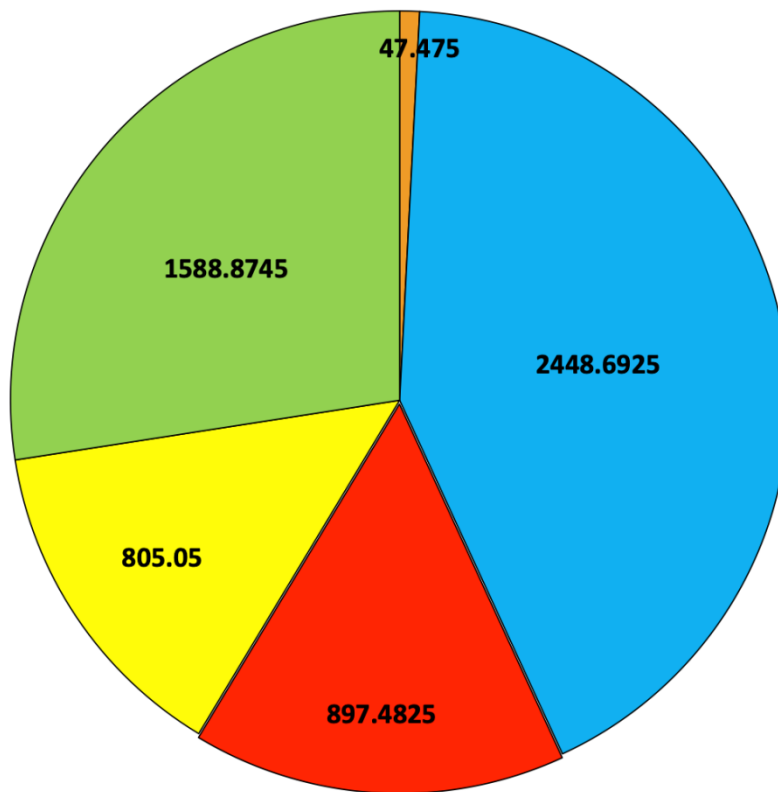

GREATER MONCTON PEST CONTROL COMMISSIONS

LARVICIDE USAGE 2020

TOTAL AMOUNT OF LARVICIDE APPLIED IN EACH QUADRANT 2020

*Please note there is a total of 132 quadrants, however not all appear in the data below as the those quadrants did not receive any larvicide application or had water/larva present. All quadrants were monitored this season.

TOTAL LARVICIDE APPLIED IN MARSHEs 2020

Total Larvicide Applied (Kg) in the Marshes 2020

Chart 7

Moncton Dieppe Riverview Coverdale Parish Moncton Parish

TOTAL LARVICIDE APPLIED AT ALL LOCATIONS 2020

Total Larvicide used per Month (Kg) 2020

LARVICIDE USAGE 2014 vs. 2020

LARVICIDE USAGE	
YEAR	TOTAL AMOUNT (Kg)
2014	13101
2015	10565
2016	17797
2017	11254
2018	20022
2019	15404
2020	5806.67

TOTAL AMOUNT (Kg)

■ 2014 ■ 2015 ■ 2016 ■ 2017 ■ 2018 ■ 2019 ■ 2020